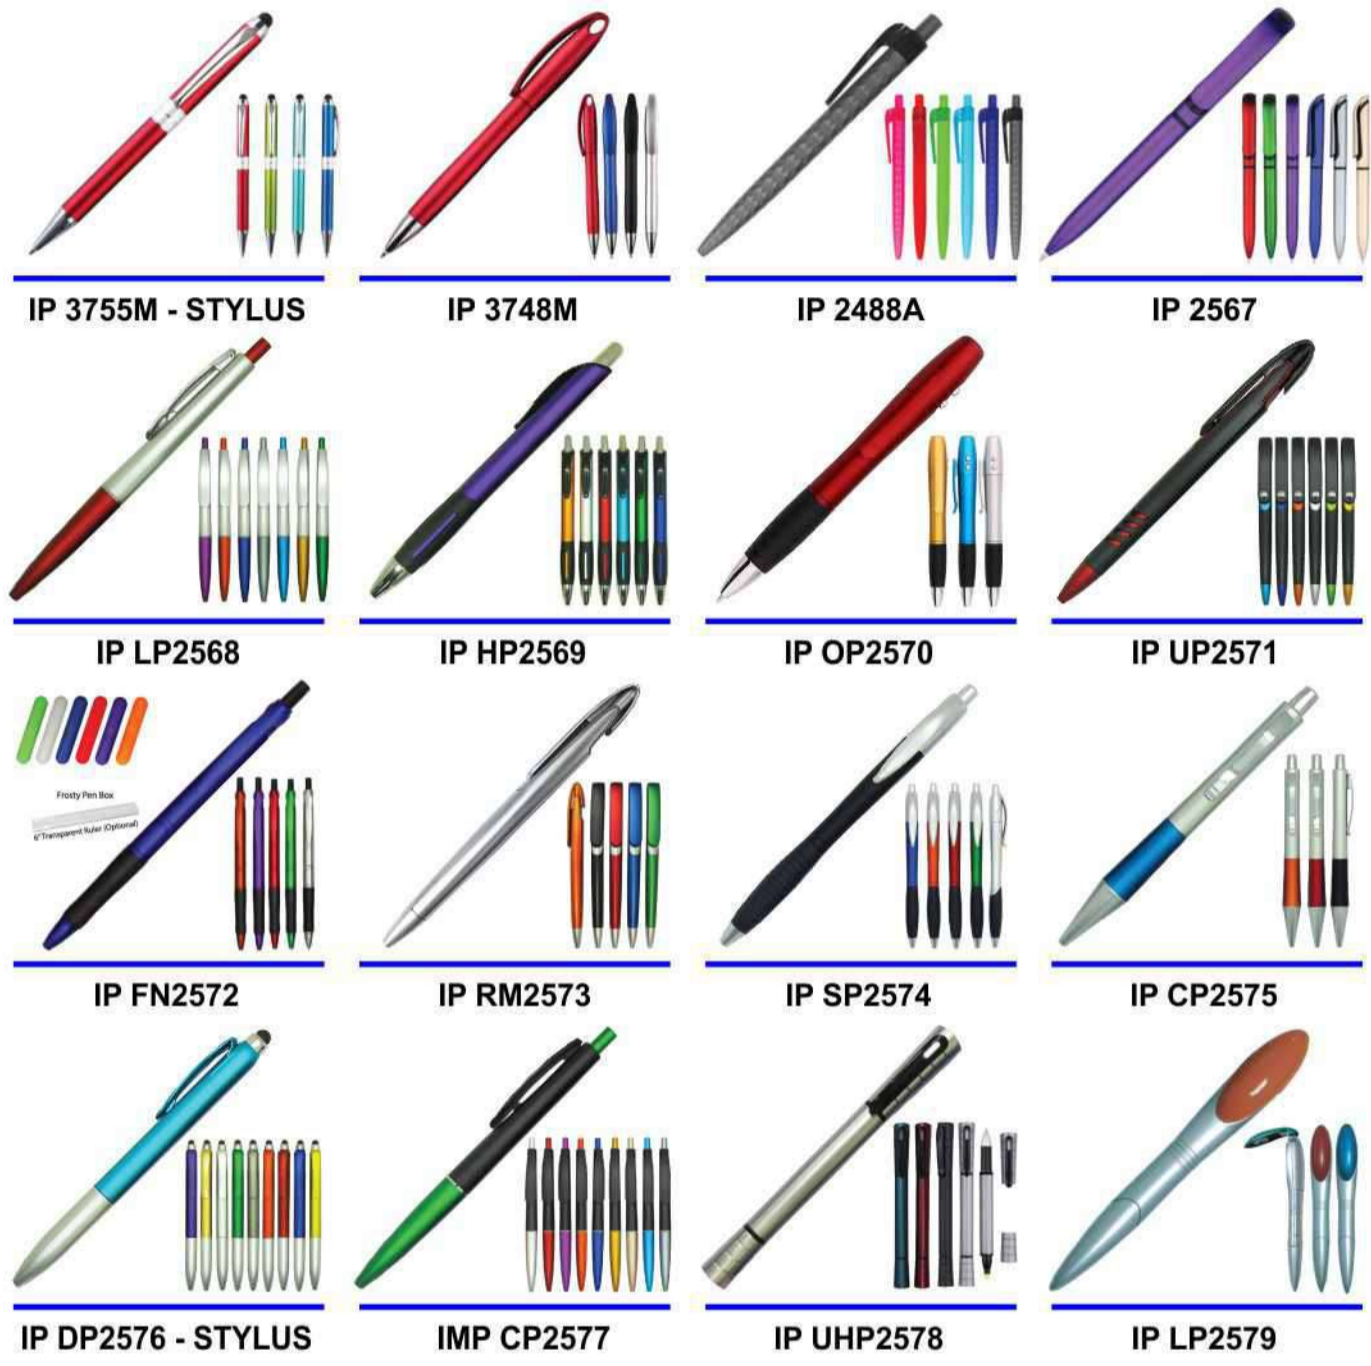

IP 3755M - STYLUS

IP 3748M

IP 2488A

IP 2567

IP LP2568

IP HP2569

IP OP2570

IP UP2571

IP FN2572

IP RM2573

IP SP2574

IP CP2575

IP DP2576 - STYLUS

IMP CP2577

IP UHP2578

IP LP2579

PEN CASING